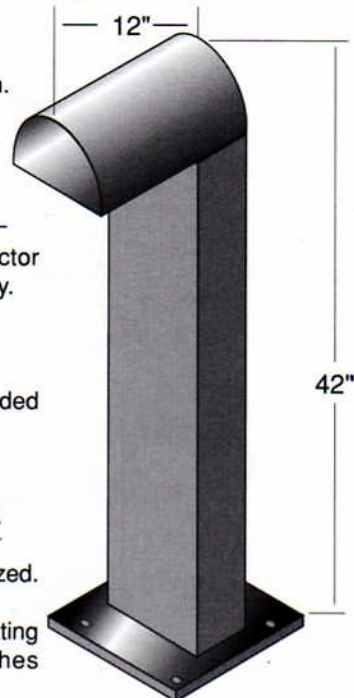

BS SERIES

- HOUSING** _____
Heavy gauge aluminum.
- LENS** _____
Clear polycarbonate.
- REFLECTOR** _____
Specular aluminum.
- BALLAST ASSEMBLY** _____
Ballast is high power factor mounted on aluminum tray.
- WATTAGE** _____
35 through 100.
- LAMP SOCKET** _____
Medium base, spring loaded center contact.
- POST** _____
3" x 8" heavy wall aluminum with base plate.
- ANCHOR BOLTS** _____
Four 1/2" x 10" x 2" galvanized.
- FINISH** _____
Polyester powder fuse coating is standard, other finishes available, contact factory.

UL LISTED FOR WET LOCATION

BT SERIES

- HOUSING** _____
Heavy wall cast aluminum.
- LENS** _____
Clear polycarbonate
- REFLECTOR** _____
Specular aluminum.
- BALLAST ASSEMBLY** _____
Ballast is high power factor mounted on aluminum tray.
- WATTAGE** _____
35 through 100.
- LAMP SOCKET** _____
Medium base, spring loaded center contact.
- POST** _____
3" x 8" heavy wall aluminum with base plate.
- ANCHOR BOLTS** _____
Four 1/2" x 10" x 2" galvanized.
- FINISH** _____
Polyester powder fuse coating is standard, other finishes available, contact factory.

UL LISTED FOR WET LOCATION

ORDERING INFORMATION

BU SERIES

- HOUSING** _____
Heavy gauge aluminum.
- LENS** _____
Clear polycarbonate.
- REFLECTOR** _____
Specular aluminum.
- BALLAST ASSEMBLY** _____
Ballast is high power factor mounted on aluminum tray.
- WATTAGE** _____
50 through 150.
- LAMP SOCKET** _____
Medium base, spring loaded center contact.
- POST** _____
3" sq. .125" wall extruded aluminum with base plate and base cover.
- ANCHOR BOLTS** _____
Four 1/2" x 10" x 2" galvanized.
- FINISH** _____
Polyester powder fuse coating is standard, other finishes available, contact factory.