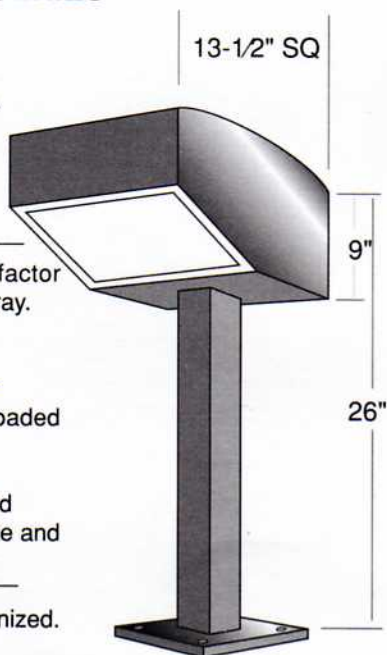

BS SERIES

- HOUSING** _____
Heavy gauge aluminum.
- LENS** _____
Clear polycarbonate.
- REFLECTOR** _____
Specular aluminum.
- BALLAST ASSEMBLY** _____
Ballast is high power factor mounted on aluminum tray.
- WATTAGE** _____
35 through 100.
- LAMP SOCKET** _____
Medium base, spring loaded center contact.
- POST** _____
3" x 8" heavy wall aluminum with base plate.
- ANCHOR BOLTS** _____
Four 1/2" x 10" x 2" galvanized.
- FINISH** _____
Polyester powder fuse coating is standard, other finishes available, contact factory.

UL LISTED FOR WET LOCATION

BT SERIES

- HOUSING** _____
Heavy wall cast aluminum.
- LENS** _____
Clear polycarbonate
- REFLECTOR** _____
Specular aluminum.
- BALLAST ASSEMBLY** _____
Ballast is high power factor mounted on aluminum tray.
- WATTAGE** _____
35 through 100.
- LAMP SOCKET** _____
Medium base, spring loaded center contact.
- POST** _____
3" x 8" heavy wall aluminum with base plate.
- ANCHOR BOLTS** _____
Four 1/2" x 10" x 2" galvanized.
- FINISH** _____
Polyester powder fuse coating is standard, other finishes available, contact factory.

UL LISTED FOR WET LOCATION

ORDERING INFORMATION

BU SERIES

- HOUSING** _____
Heavy gauge aluminum.
- LENS** _____
Clear polycarbonate.
- REFLECTOR** _____
Specular aluminum.
- BALLAST ASSEMBLY** _____
Ballast is high power factor mounted on aluminum tray.
- WATTAGE** _____
50 through 150.
- LAMP SOCKET** _____
Medium base, spring loaded center contact.
- POST** _____
3" sq. .125" wall extruded aluminum with base plate and base cover.
- ANCHOR BOLTS** _____
Four 1/2" x 10" x 2" galvanized.
- FINISH** _____
Polyester powder fuse coating is standard, other finishes available, contact factory.