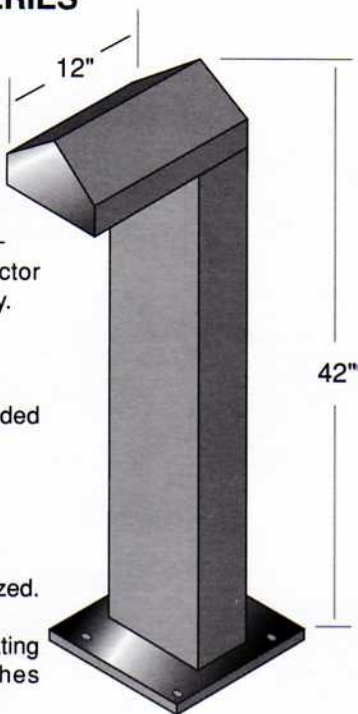

BS SERIES

- HOUSING** _____
Heavy gauge aluminum.
- LENS** _____
Clear polycarbonate.
- REFLECTOR** _____
Specular aluminum.
- BALLAST ASSEMBLY** _____
Ballast is high power factor mounted on aluminum tray.
- WATTAGE** _____
35 through 100.
- LAMP SOCKET** _____
Medium base, spring loaded center contact.
- POST** _____
3" x 8" heavy wall aluminum with base plate.
- ANCHOR BOLTS** _____
Four 1/2" x 10" x 2" galvanized.
- FINISH** _____
Polyester powder fuse coating is standard, other finishes available, contact factory.

UL LISTED FOR WET LOCATION

BT SERIES

- HOUSING** _____
Heavy wall cast aluminum.
- LENS** _____
Clear polycarbonate
- REFLECTOR** _____
Specular aluminum.
- BALLAST ASSEMBLY** _____
Ballast is high power factor mounted on aluminum tray.
- WATTAGE** _____
35 through 100.
- LAMP SOCKET** _____
Medium base, spring loaded center contact.
- POST** _____
3" x 8" heavy wall aluminum with base plate.
- ANCHOR BOLTS** _____
Four 1/2" x 10" x 2" galvanized.
- FINISH** _____
Polyester powder fuse coating is standard, other finishes available, contact factory.

UL LISTED FOR WET LOCATION

ORDERING INFORMATION

BU SERIES

- HOUSING** _____
Heavy gauge aluminum.
- LENS** _____
Clear polycarbonate.
- REFLECTOR** _____
Specular aluminum.
- BALLAST ASSEMBLY** _____
Ballast is high power factor mounted on aluminum tray.
- WATTAGE** _____
50 through 150.
- LAMP SOCKET** _____
Medium base, spring loaded center contact.
- POST** _____
3" sq. .125" wall extruded aluminum with base plate and base cover.
- ANCHOR BOLTS** _____
Four 1/2" x 10" x 2" galvanized.
- FINISH** _____
Polyester powder fuse coating is standard, other finishes available, contact factory.